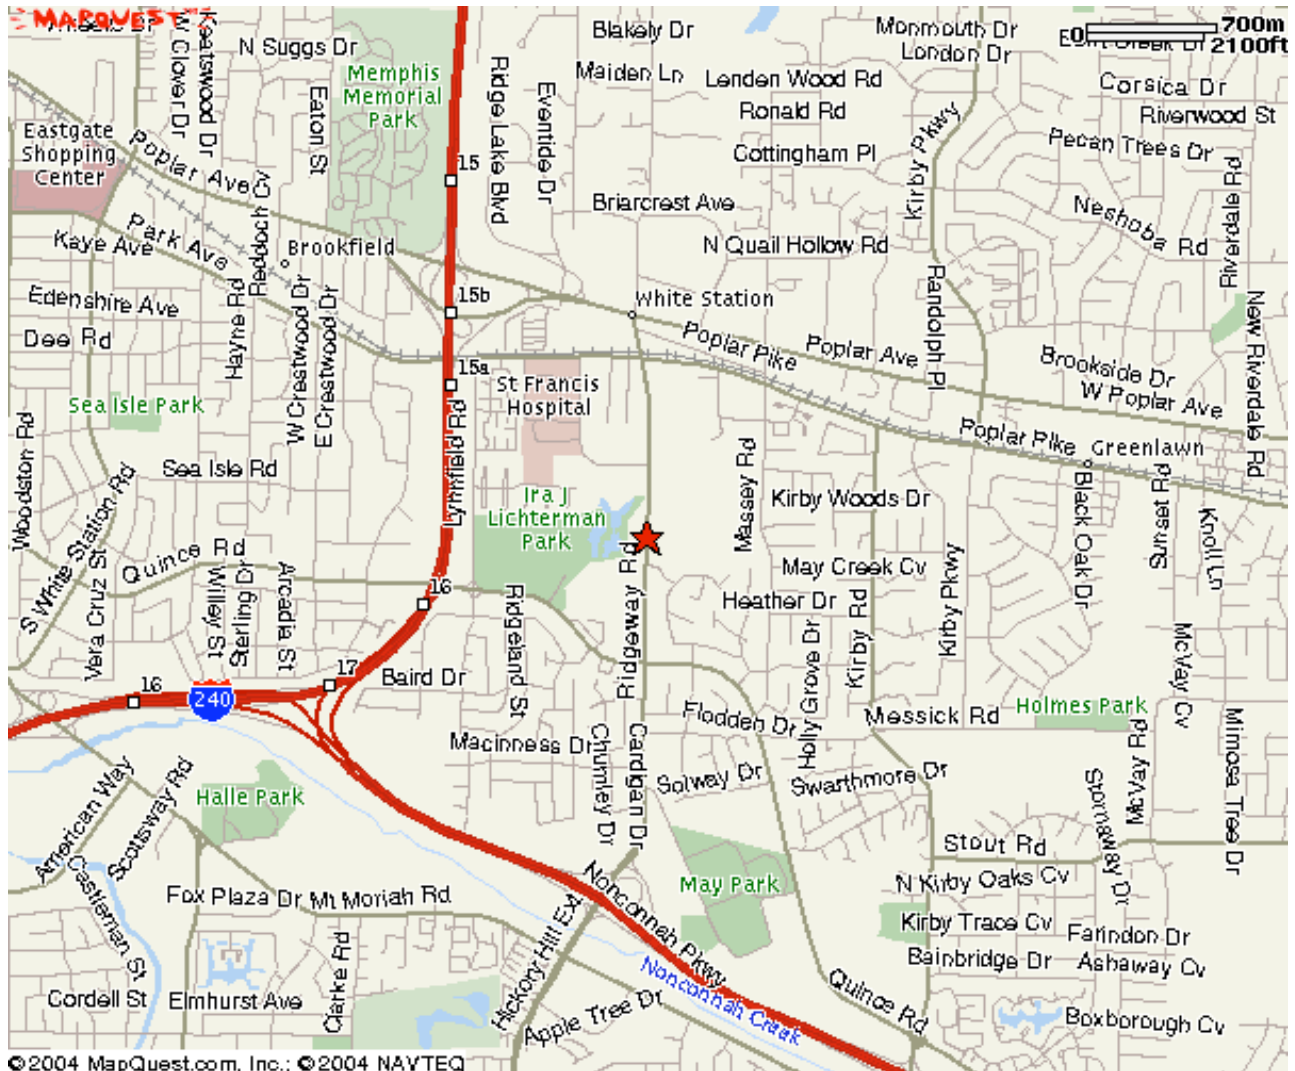

Send To Printer Back to Map

1740 Ridgeway Rd
Memphis TN
38119-5314 US

Notes:

.....
.....
.....
.....

©2004 MapQuest.com, Inc.; ©2004 NAVTEQ

All rights reserved. Use Subject to License/Copyright | Map Legend

This map is informational only. No representation is made or warranty given as to its content. User assumes all risk of use. MapQuest and its suppliers assume no responsibility for any loss or delay resulting from such use.