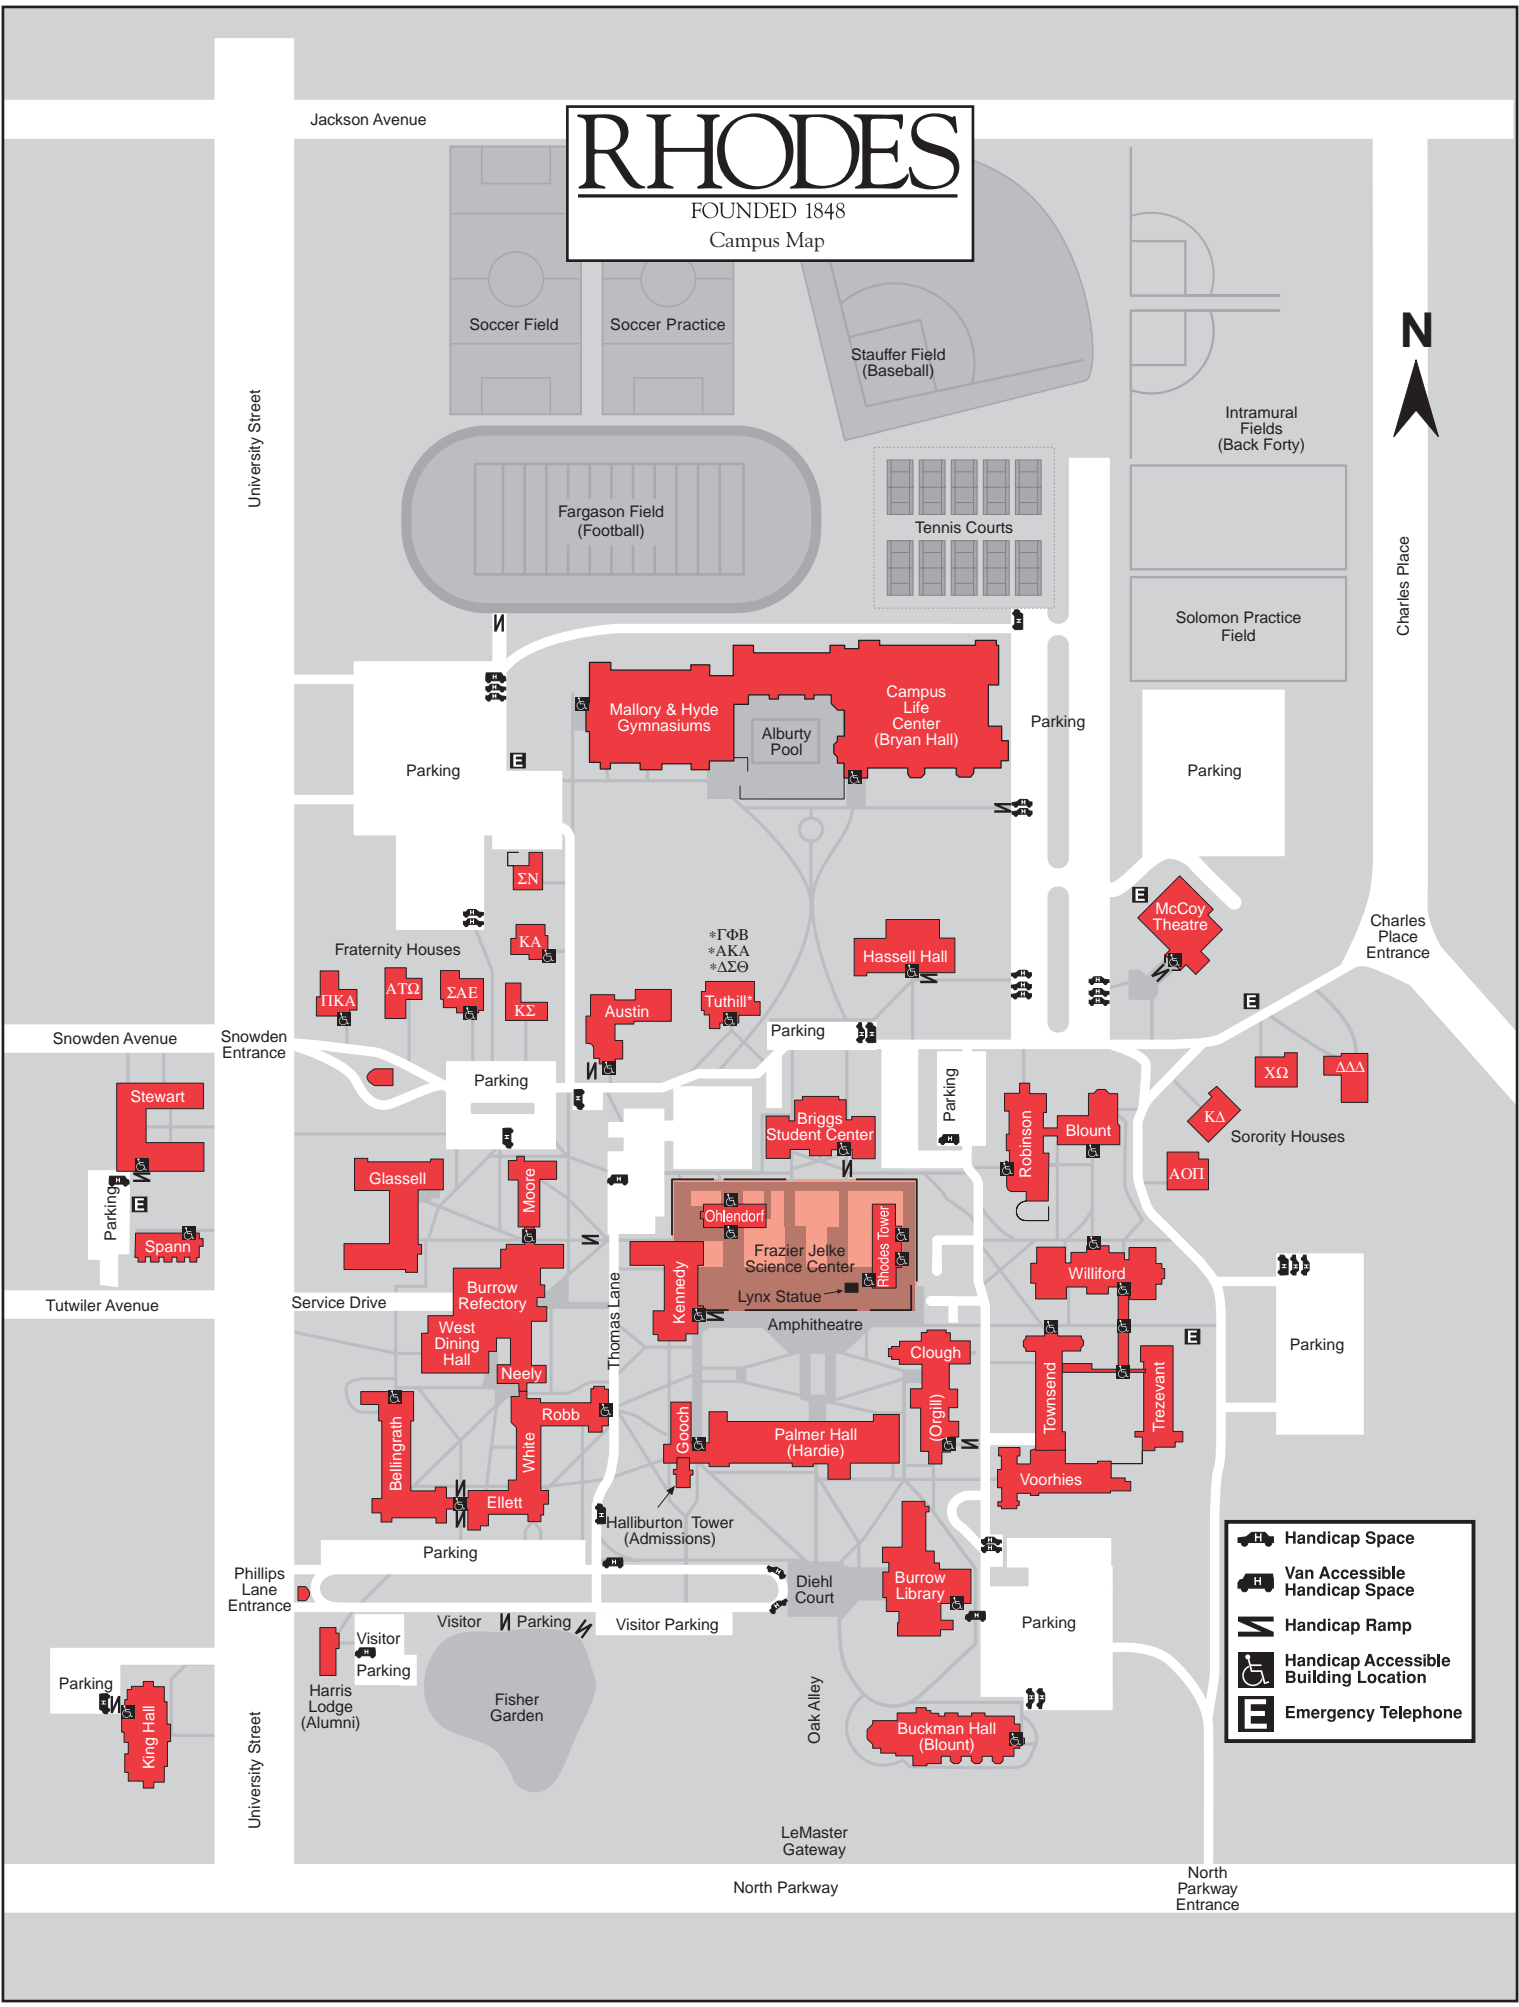

RHODES

FOUNDED 1848
Campus Map

Jackson Avenue

University Street

Soccer Field

Soccer Practice

Stauffer Field (Baseball)

Intramural Fields (Back Forty)

Fargason Field (Football)

Tennis Courts

Solomon Practice Field

Charles Place

Mallory & Hyde Gymnasiums

Alburty Pool

Campus Life Center (Bryan Hall)

Parking

Parking

Parking

ΣΝ

ΚΑ

Fraternity Houses

ΠΚΑ

ΑΤΩ

ΣΑΕ

ΚΣ

Austin

Tuthill*

*ΓΦΒ
*ΑΚΑ
*ΔΣΘ

Hassell Hall

McCoy Theatre

Charles Place Entrance

Snowden Avenue

Snowden Entrance

Stewart

Parking

Parking

Parking

Briggs Student Center

Robinson

Blount

ΧΩ

ΔΔΔ

ΚΔ

Sorority Houses

ΑΟΠ

Tutwiler Avenue

Service Drive

Glassell

Moore

Ohlendorf

Frazier Jelke Science Center

Rhodes Tower

Kennedy

Lynx Statue

Amphitheatre

Williford

Burrow Refectory

West Dining Hall

Neely

Robb

Gooch

Palmer Hall (Hardie)

Clough

(Orgill)

Townsend

Trezevant

Williford

Voorhies

Parking

Phillips Lane Entrance

Parking

Halliburton Tower (Admissions)

Diehl Court

Burrow Library

Parking

Visitor Parking

Visitor

Visitor

Visitor

Visitor

Visitor

Harris Lodge (Alumni)

Fisher Garden

Oak Alley

Buckman Hall (Blount)

University Street

LeMaster Gateway

North Parkway

North Parkway Entrance

- Handicap Space
- Van Accessible Handicap Space
- Handicap Ramp
- Handicap Accessible Building Location
- Emergency Telephone